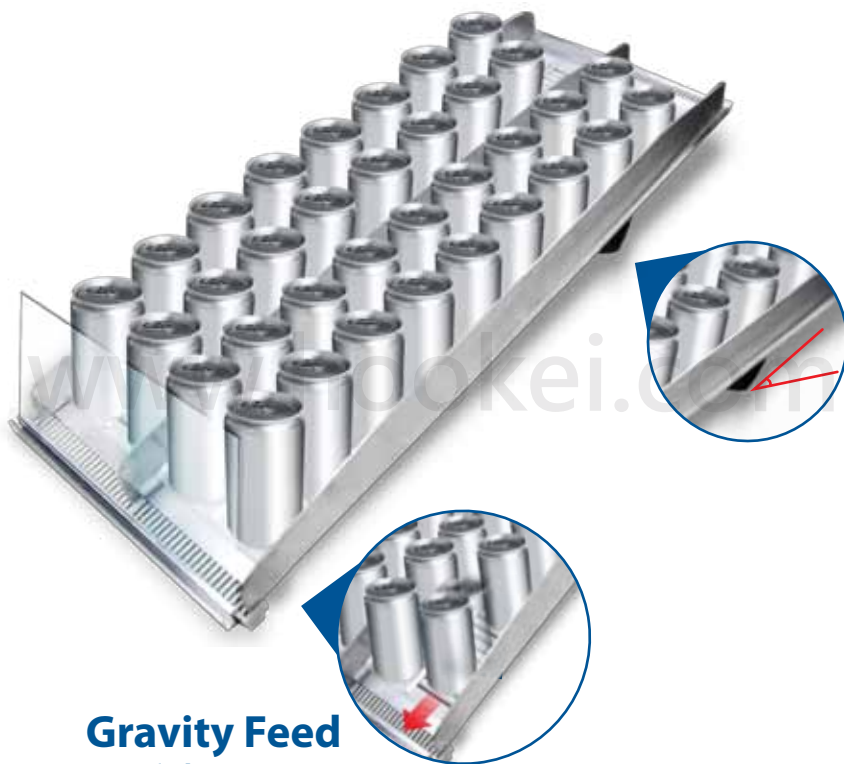

SmartRoller™

Automatic Gravity-feed Shelf Management System

Enhances customers' shopping experience

Lower personnel cost for shelf maintenance

Gravity Feed
重力原理

Gravity feed to pull the products to the shelf front automatically.